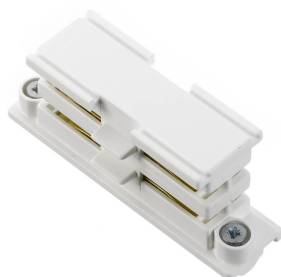

### Tracks power supplies

Central POWER Black (XTS14-2)

Cod: MTR0009

**Tracks power supplies**

Central POWER White (XTS14-3)

Cod: MTR0010

**Track connectors**

CONNECTOR straight Black (XTS21-2)

Cod: MTR0011

**Track connectors**

STRAIGHT CONNECTOR White (XTS21-3)

Cod: MTR0012

**Track connectors**

Flexible CURVE Black (XTS23-2)

Cod: MTR0013

**Track connectors**