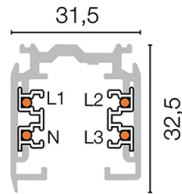

## Technical description

Product code: MTR0003 | Category: Accessories | Model: Tracks 3000mm | Product description: THREE-PHASE TRACK 3000mm Black (XTS4300-2) | Width (mm): 32,5 | Length (mm): 3000 | Height (mm): 31,5 | IP rating: IP 20 | Finishing colour: Black | Body material: Extruded aluminum | Diffuser material: PVC (Polyvinyl chloride) | Power supply: 240/400V 50/60Hz 16A | Insulation class: I |

### Mechanical data

Width (mm)	32.5	Finishing colour	Black
Length (mm)	3000	Body material	Extruded aluminum
Height (mm)	31.5	Diffuser material	PVC (Polyvinyl chloride)
IP rating	IP 20		

---

## Technical drawing

L = 3000 mm