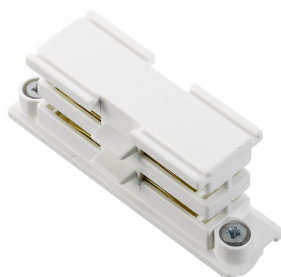

Technical description

Product code: MTR0002 | Category: Accessories | Model: Tracks 2000mm | Product description: THREE-PHASE TRACK 2000mm White (XTS4200-3) | Width (mm): 32,5 | Length (mm): 2000 | Height (mm): 31,5 | IP rating: IP 20 | Finishing colour: White | Body material: Extruded aluminum | Diffuser material: PVC (Polyvinyl chloride) | Power supply: 240/400V 50/60Hz 16A | Insulation class: I |

Mechanical data

Width (mm)	32.5	Finishing colour	White
Length (mm)	2000	Body material	Extruded aluminum
Height (mm)	31.5	Diffuser material	PVC (Polyvinyl chloride)
IP rating	IP 20		

Electrical data

Power supply	240/400V 50/60Hz 16A
Insulation class	I

Tracks power supplies

Central POWER Black (XTS14-2)

Cod: MTR0009

**Tracks power supplies**

Central POWER White (XTS14-3)

Cod: MTR0010

**Track connectors**

CONNECTOR straight Black (XTS21-2)

Cod: MTR0011

**Track connectors**

STRAIGHT CONNECTOR White (XTS21-3)

Cod: MTR0012

**Track connectors**

Flexible CURVE Black (XTS23-2)

Cod: MTR0013

**Track connectors**