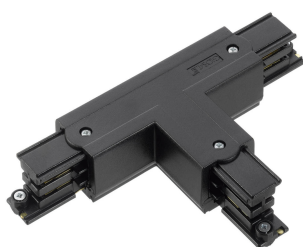

Flexible CURVE White (XTS23-3)

Cod: MTR0014

**Track connectors**

CURVE 90 DX Black (XTS34-2)

Cod: MTR0015

**Track connectors**

CURVE 90 DX White (XTS34-3)

Cod: MTR0016

**Track connectors**

CURVE 90 SX Black (XTS35-2)

Cod: MTR0017

**Track connectors**

CURVE 90 SX White (XTS35-3)

Cod: MTR0018

**Track connectors**

T-CONNECTOR DX Black (XTS36-2)