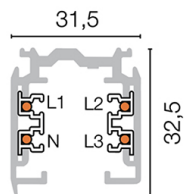

Technical drawing

L = 2000 mm