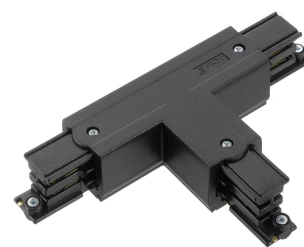

Track connectors

T-CONNECTOR SX Black (XTS37-2)

Cod: MTR0021