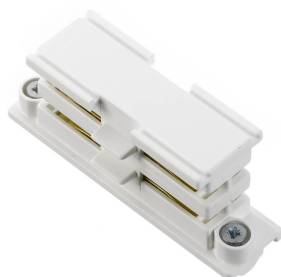

Technical description

Product code: MTR0001 | Category: Accessories | Model: Tracks 2000mm | Product description: THREE-PHASE TRACK 2000mm Black (XTS4200-2) | Width (mm): 32,5 | Length (mm): 2000 | Height (mm): 31,5 | IP rating: IP 20 | Finishing colour: Black | Body material: Extruded aluminum | Diffuser material: PVC (Polyvinyl chloride) | Power supply: 240/400V 50/60Hz 16A | Insulation class: I |

Mechanical data

Width (mm)	32.5	Finishing colour	Black
Length (mm)	2000	Body material	Extruded aluminum
Height (mm)	31.5	Diffuser material	PVC (Polyvinyl chloride)
IP rating	IP 20		

Electrical data

Power supply	240/400V 50/60Hz 16A
Insulation class	I

Tracks power supplies

Central POWER Black (XTS14-2)

Cod: MTR0009

**Tracks power supplies**

Central POWER White (XTS14-3)

Cod: MTR0010

**Track connectors**

CONNECTOR straight Black (XTS21-2)

Cod: MTR0011

**Track connectors**

STRAIGHT CONNECTOR White (XTS21-3)

Cod: MTR0012

**Track connectors**

Flexible CURVE Black (XTS23-2)

Cod: MTR0013

**Track connectors**