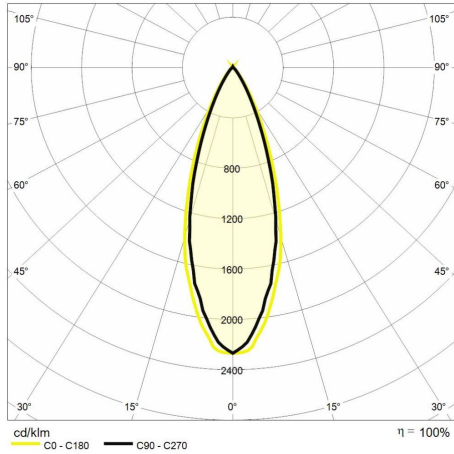

Photometry