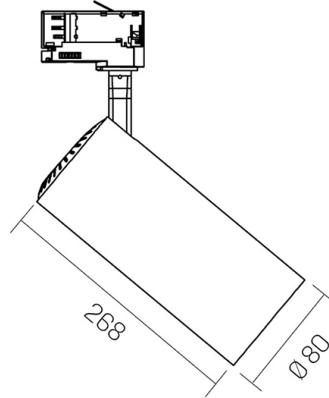

Technical description

Product code: MTK0128 | Category: Indoor luminaires | Model: Focus 30W | Product description: FOCUS 30W 4000K 36° Black Ø80mm | Source type: COB | Color temperature (CCT): 4000K | Color render index (CRI): > 90 | MacAdam (SDCM): < 4 | Lumen output (lm): 3000 | Beam angle: 36° | Photobiological risk: RG1 (low risk) | LED Lifetime: 30.000 h | Diameter (mm): 80 | Height (mm): 268 | Weight (g): 670 | IP rating: IP 20 | Finishing colour: Black RAL9017 | Type of finishing: Polyester powder coated | Body material: Die-cast aluminum | Diffuser material: PMMA (polymethyl methacrylate) | Maximal working temperature: -25° C | Minimal working temperature: +55° C | Nominal power (W): 30 | Power factor: > 0.9 | Power supply: 220/240V 50/60Hz | Ballast: Integrated | Insulation class: II | Dimmable: No |

Mechanical data

Diameter (mm)	80	Finishing colour	Black RAL9017
Height (mm)	268	Type of finishing	Polyester powder coated
Weight (g)	670	Body material	Die-cast aluminum
IP rating	IP 20	Diffuser material	PMMA (polymethyl methacrylate)

Electrical data

Nominal power (W)	30	Insulation class	II
Power factor	> 0.9	Dimmable	No
Power supply	220/240V 50/60Hz		
Ballast	Integrated		

Photometry

Technical drawing

Accessories

Focus 30W accessories

HONEYCOMB FOCUS 30W Ø80mm
black
Cod: MTK0138