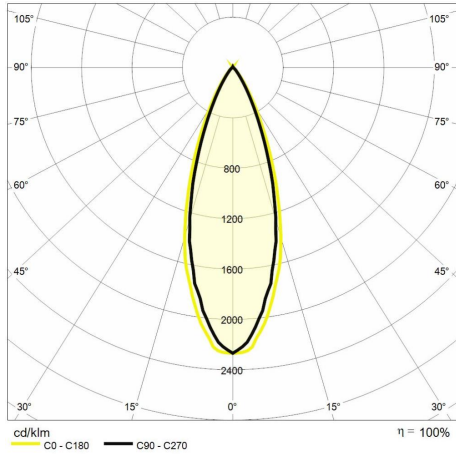

Photometry