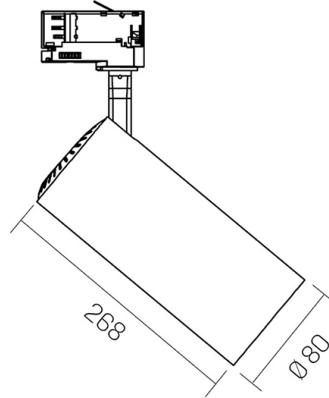

Technical description

Product code: MTK0126 | Category: Indoor luminaires | Model: Focus 30W | Product description: FOCUS 30W 4000K 36° White Ø80m | Source type: COB | Color temperature (CCT): 4000K | Color render index (CRI): > 90 | MacAdam (SDCM): < 4 | Lumen output (lm): 3000 | Beam angle: 36° | Photobiological risk: RG1 (low risk) | LED Lifetime: 30.000 h | Diameter (mm): 80 | Height (mm): 268 | Weight (g): 670 | IP rating: IP 20 | Finishing colour: White RAL9003 | Type of finishing: Polyester powder coated | Body material: Die-cast aluminum | Diffuser material: PMMA (polymethyl methacrylate) | Maximal working temperature: -25° C | Minimal working temperature: +55° C | Nominal power (W): 30 | Power factor: > 0.9 | Power supply: 220/240V 50/60Hz | Ballast: Integrated | Insulation class: II | Dimmable: No |

Mechanical data

Diameter (mm)	80	Finishing colour	White RAL9003
Height (mm)	268	Type of finishing	Polyester powder coated
Weight (g)	670	Body material	Die-cast aluminum
IP rating	IP 20	Diffuser material	PMMA (polymethyl methacrylate)

Electrical data

Nominal power (W)	30	Insulation class	II
Power factor	> 0.9	Dimmable	No
Power supply	220/240V 50/60Hz		
Ballast	Integrated		

Photometry

Technical drawing

Accessories

Focus 30W accessories

HONEYCOMB FOCUS 30W Ø80mm white
Cod: MTK0130