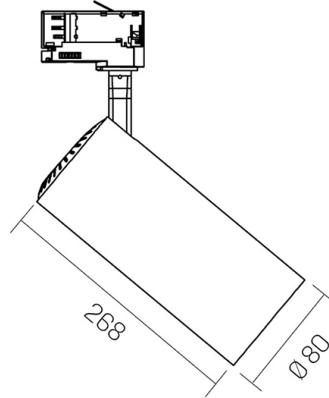

Technical description

Product code: MTK0125 | Category: Indoor luminaires | Model: Focus 30W | Product description: FOCUS 30W 4000K 24° White Ø80m | Source type: COB | Color temperature (CCT): 4000K | Color render index (CRI): > 90 | MacAdam (SDCM): < 4 | Lumen output (lm): 3000 | Beam angle: 24° | Photobiological risk: RG1 (low risk) | LED Lifetime: 30.000 h | Diameter (mm): 80 | Height (mm): 268 | Weight (g): 670 | IP rating: IP 20 | Finishing colour: White RAL9003 | Type of finishing: Polyester powder coated | Body material: Die-cast aluminum | Diffuser material: PMMA (polymethyl methacrylate) | Maximal working temperature: -25° C | Minimal working temperature: +55° C | Nominal power (W): 30 | Power factor: > 0.9 | Power supply: 220/240V 50/60Hz | Ballast: Integrated | Insulation class: II | Dimmable: No |

Mechanical data

Diameter (mm)	80	Finishing colour	White RAL9003
Height (mm)	268	Type of finishing	Polyester powder coated
Weight (g)	670	Body material	Die-cast aluminum
IP rating	IP 20	Diffuser material	PMMA (polymethyl methacrylate)

Electrical data

Nominal power (W)	30	Insulation class	II
Power factor	> 0.9	Dimmable	No
Power supply	220/240V 50/60Hz		
Ballast	Integrated		

Photometry

Technical drawing

Accessories

Focus 30W accessories

HONEYCOMB FOCUS 30W Ø80mm
white
Cod: MTK0130