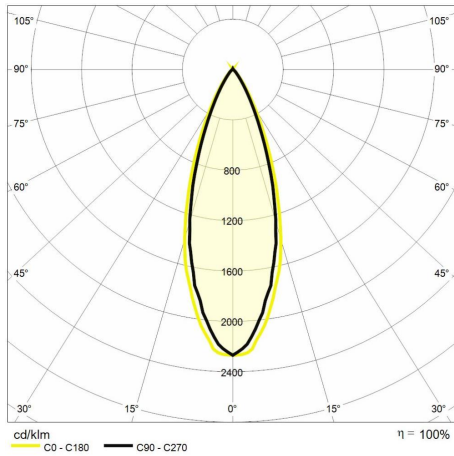

Photometry