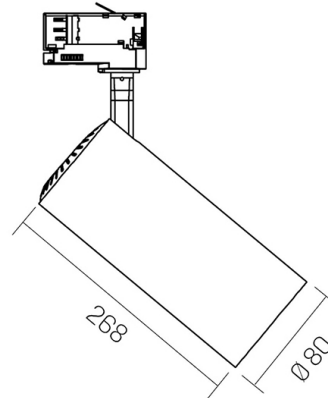

Technical drawing