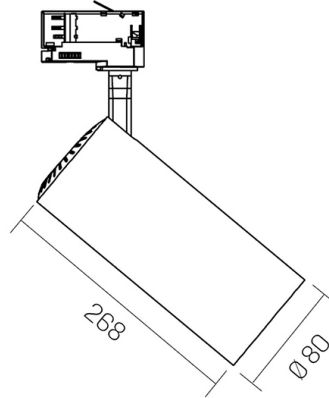

Mechanical data

Diameter (mm)	80	Finishing colour	Black RAL9017
Height (mm)	268	Type of finishing	Polyester powder coated
Weight (g)	670	Body material	Die-cast aluminum
IP rating	IP 20	Diffuser material	PMMA (polymethyl methacrylate)

Electrical data

Nominal power (W)	30	Insulation class	II
Power factor	> 0.9	Dimmable	No
Power supply	220/240V 50/60Hz		
Ballast	Integrated		

Photometry

Technical drawing

Accessories

Focus 30W accessories

HONEYCOMB FOCUS 30W Ø80mm
black
Cod: MTK0138