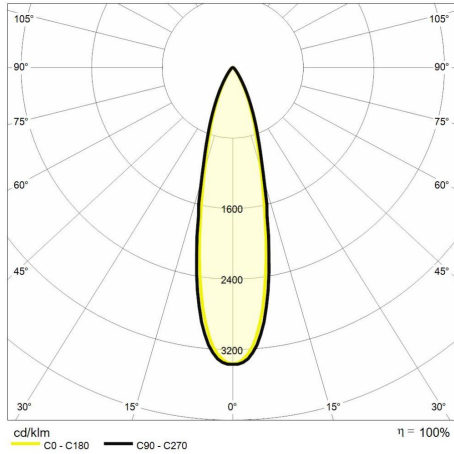

Photometry