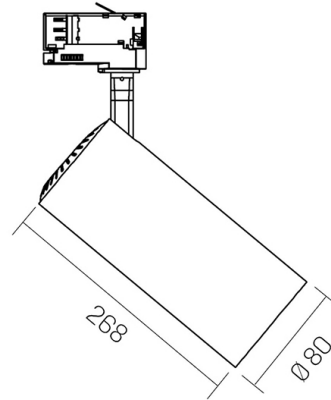

Mechanical data

Diameter (mm)	80	Finishing colour	White RAL9003
Height (mm)	268	Type of finishing	Polyester powder coated
Weight (g)	670	Body material	Die-cast aluminum
IP rating	IP 20	Diffuser material	PMMA (polymethyl methacrylate)

Electrical data

Nominal power (W)	30	Insulation class	II
Power factor	> 0.9	Dimmable	No
Power supply	220/240V 50/60Hz		
Ballast	Integrated		

Photometry

Technical drawing

Accessories

Focus 30W accessories

HONEYCOMB FOCUS 30W Ø80mm
white