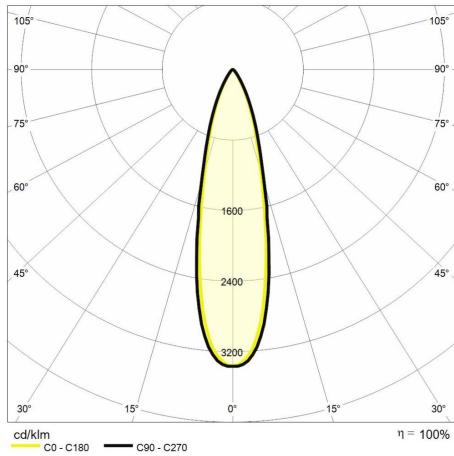

Photometry