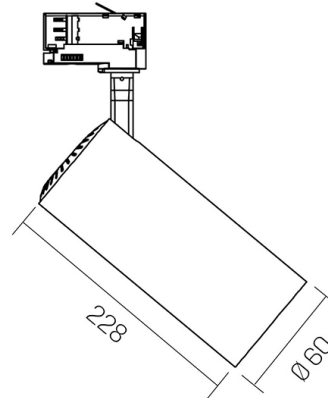

Technical drawing