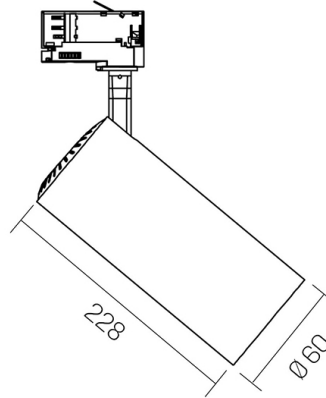

Technical drawing