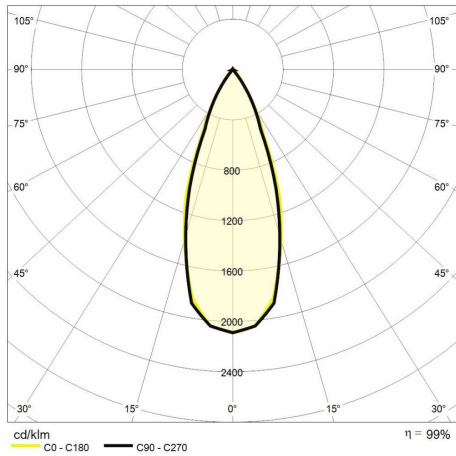

### Lighting data

Color temperature (CCT)	3000K
Color render index (CRI)	> 90
MacAdam (SDCM)	< 3
Lumen output (lm)	3544
Beam angle	40°

Photobiological risk	RG1 (low risk)
LED Lifetime	50.000 h

### Mechanical data

Diameter (mm)	95
Height (mm)	113
Weight (g)	1200
IP rating	IP 20

Finishing colour	Black RAL9004
Type of finishing	Polyester powder coated
Body material	Aluminum
Diffuser material	Tempered glass

## Photometry