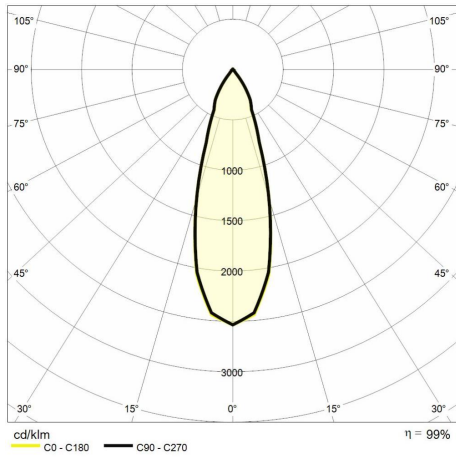

Photometry