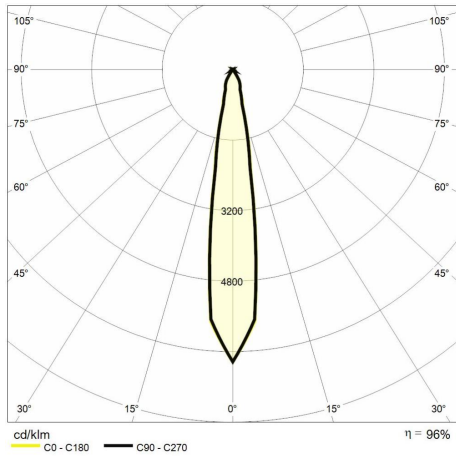

Photometry