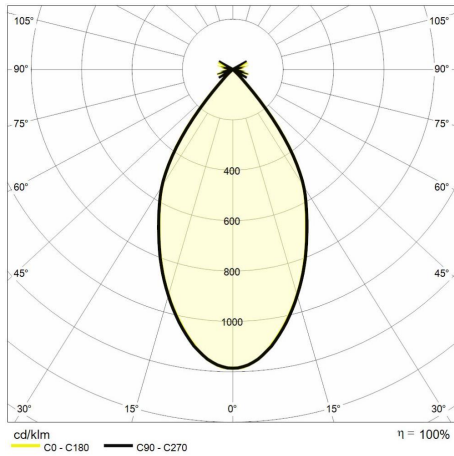

Photometry