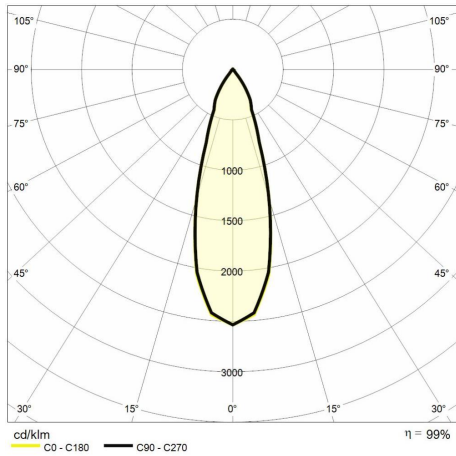

Photometry