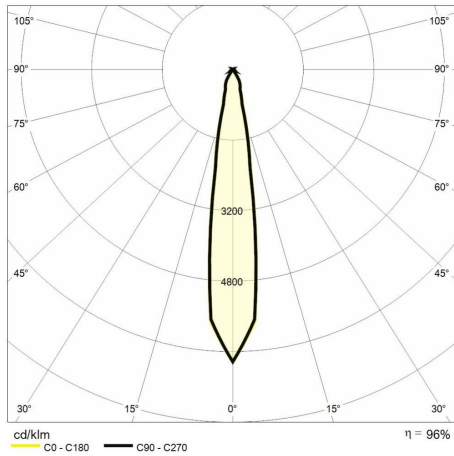

## Technical description

Product code: MTK0049 | Category: Indoor luminaires | Model: Effetto 39W | Product description: EFFETTO 3000K 39W 16° White (950mA) | Color temperature (CCT): 3000K | Color render index (CRI): > 90 | MacAdam (SDCM): < 3 | Lumen output (lm): 3544 | Beam angle: 16° | Photobiological risk: RG1 (low risk) | LED Lifetime: 50.000 h | Diameter (mm): 95 | Height (mm): 113 | Weight (g): 1200 | IP rating: IP 20 | Finishing colour: White RAL9016 | Type of finishing: Polyester powder coated | Body material: Aluminum | Diffuser material: Tempered glass | Maximal working temperature: -20° C | Minimal working temperature: +55° C | Nominal power (W): 39 | Power factor: > 0,9 | Power supply: 220/240V 50/60Hz | Ballast: Integrated | Insulation class: II | Dimmable: No |

### Lighting data

Color temperature (CCT)	3000K
Color render index (CRI)	> 90
MacAdam (SDCM)	< 3
Lumen output (lm)	3544
Beam angle	16°

Photobiological risk	RG1 (low risk)
LED Lifetime	50.000 h

### Mechanical data

Diameter (mm)	95
Height (mm)	113
Weight (g)	1200
IP rating	IP 20

Finishing colour	White RAL9016
Type of finishing	Polyester powder coated
Body material	Aluminum
Diffuser material	Tempered glass

## Photometry