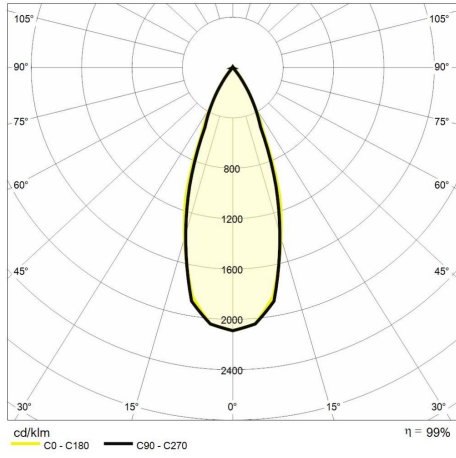

Photometry