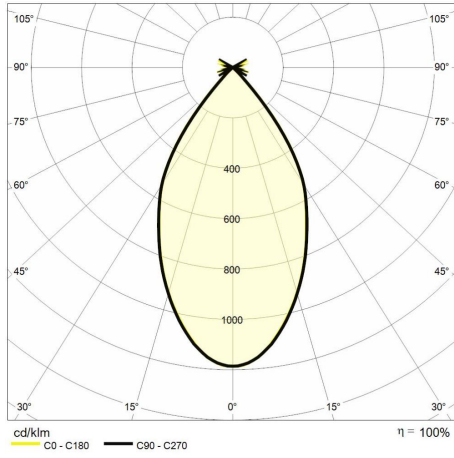

### Lighting data

Color temperature (CCT)	3000K
Color render index (CRI)	> 90
MacAdam (SDCM)	< 3
Lumen output (lm)	2714
Beam angle	60°

Photobiological risk	RG1 (low risk)
LED Lifetime	50.000 h

### Mechanical data

Diameter (mm)	95
Height (mm)	113
Weight (g)	1200
IP rating	IP 20

Finishing colour	Black RAL9004
Type of finishing	Polyester powder coated
Body material	Aluminum
Diffuser material	Tempered glass

## Photometry