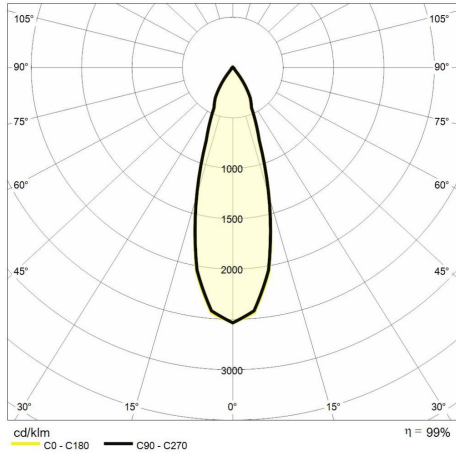

Photometry