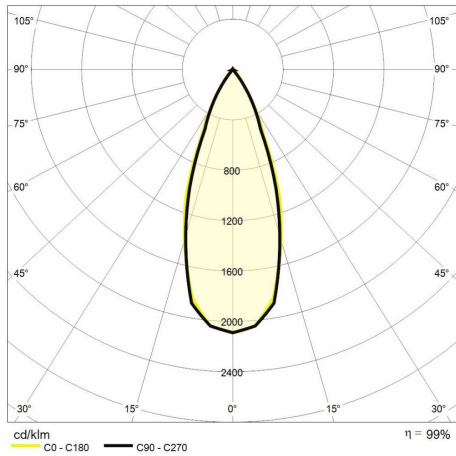

## Technical description

Product code: MTK0019 | Category: Indoor luminaires | Model: Effetto 28W | Product description: EFFETTO 3000K 28W 40° White (700mA) | Color temperature (CCT): 3000K | Color render index (CRI): > 90 | MacAdam (SDCM): < 3 | Lumen output (lm): 2714 | Beam angle: 40° | Photobiological risk: RG1 (low risk) | LED Lifetime: 50.000 h | Diameter (mm): 95 | Height (mm): 113 | Weight (g): 1200 | IP rating: IP 20 | Finishing colour: White RAL9016 | Type of finishing: Polyester powder coated | Body material: Aluminum | Diffuser material: Tempered glass | Maximal working temperature: -20° C | Minimal working temperature: +55° C | Nominal power (W): 28 | Power factor: > 0,9 | Power supply: 220/240V 50/60Hz | Ballast: Integrated | Insulation class: II | Dimmable: No |

### Lighting data

Color temperature (CCT)	3000K
Color render index (CRI)	> 90
MacAdam (SDCM)	< 3
Lumen output (lm)	2714
Beam angle	40°

Photobiological risk	RG1 (low risk)
LED Lifetime	50.000 h

### Mechanical data

Diameter (mm)	95
Height (mm)	113
Weight (g)	1200
IP rating	IP 20

Finishing colour	White RAL9016
Type of finishing	Polyester powder coated
Body material	Aluminum
Diffuser material	Tempered glass

## Photometry