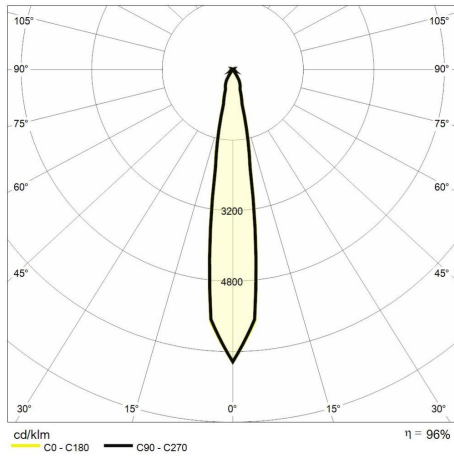

Photometry