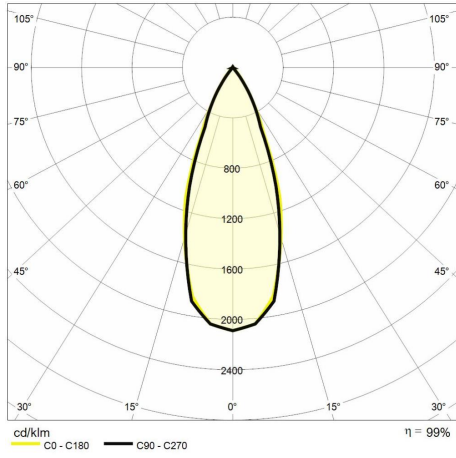

### Lighting data

Color temperature (CCT)	4000K
Color render index (CRI)	> 90
MacAdam (SDCM)	< 3
Lumen output (lm)	2482
Beam angle	40°

Photobiological risk	RG1 (low risk)
LED Lifetime	50.000 h

### Mechanical data

Diameter (mm)	95
Height (mm)	113
Weight (g)	1200
IP rating	IP 20

Finishing colour	Black RAL9004
Type of finishing	Polyester powder coated
Body material	Aluminum
Diffuser material	Tempered glass

## Photometry