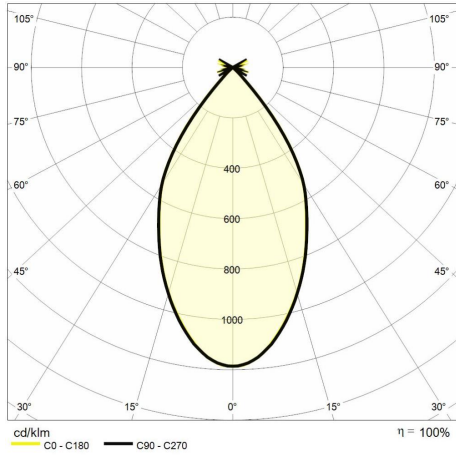

Photometry