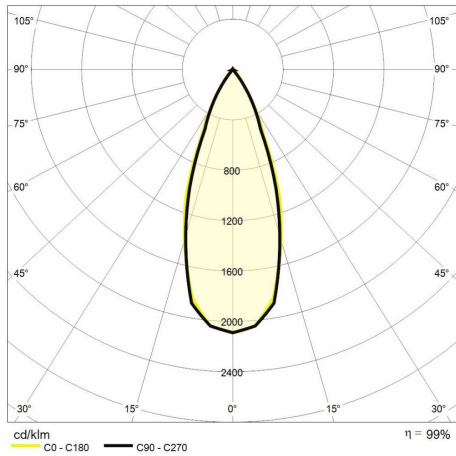

### Lighting data

Color temperature (CCT)	3000K
Color render index (CRI)	> 90
MacAdam (SDCM)	< 3
Lumen output (lm)	2362
Beam angle	40°

Photobiological risk	RG1 (low risk)
LED Lifetime	50.000 h

### Mechanical data

Diameter (mm)	95
Height (mm)	113
Weight (g)	1200
IP rating	IP 20

Finishing colour	Black RAL9004
Type of finishing	Polyester powder coated
Body material	Aluminum
Diffuser material	Tempered glass

## Photometry