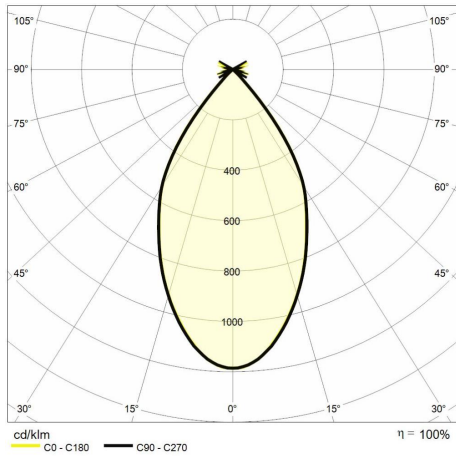

Photometry