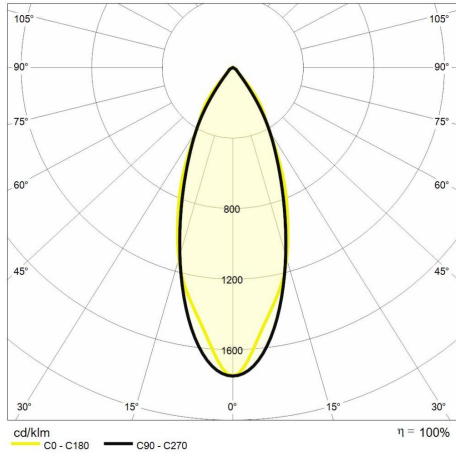

Photometry