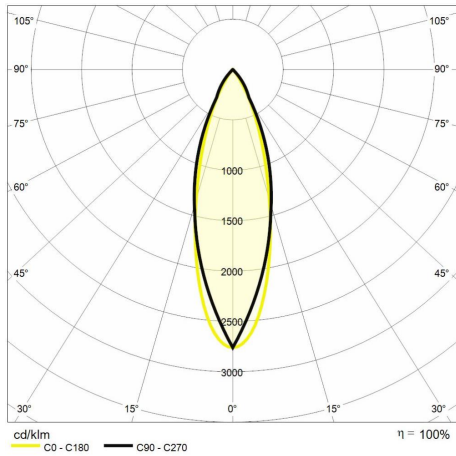

Photometry