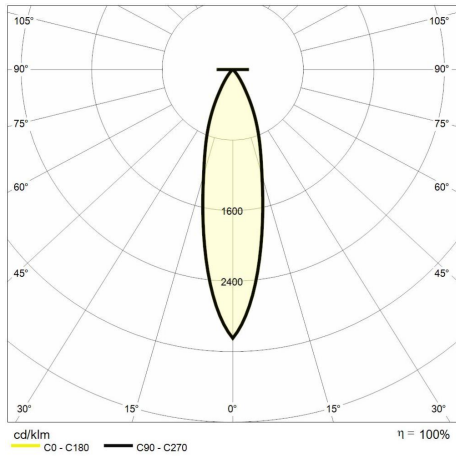

Photometry