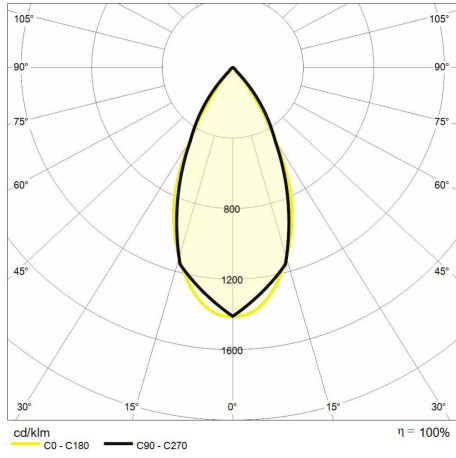

Photometry