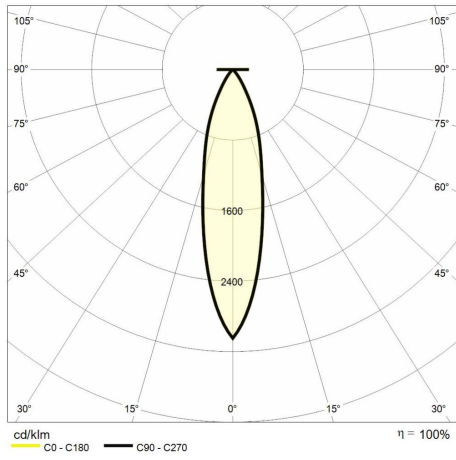

Photometry