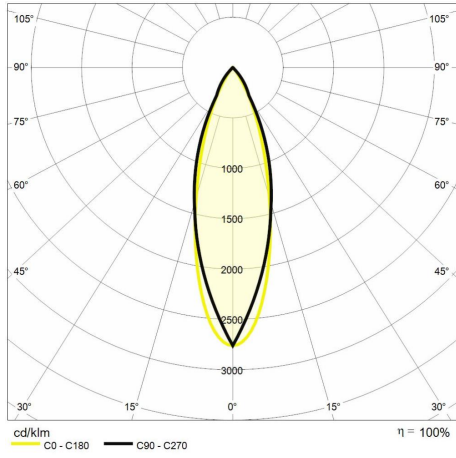

Photometry