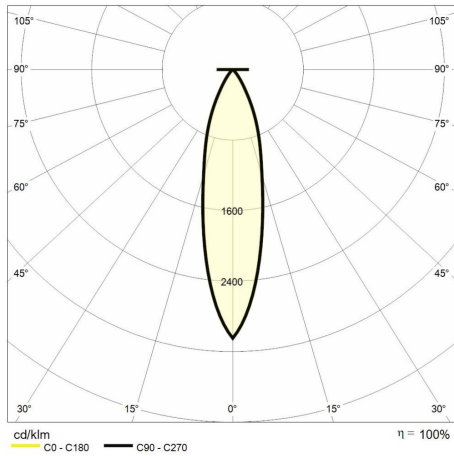

Photometry