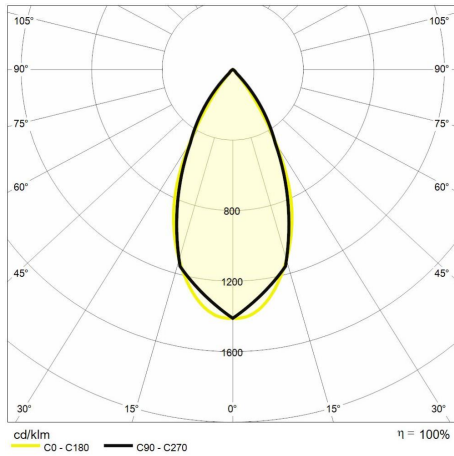

Photometry