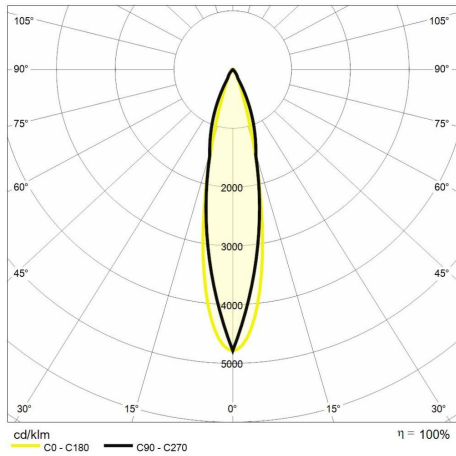

Photometry