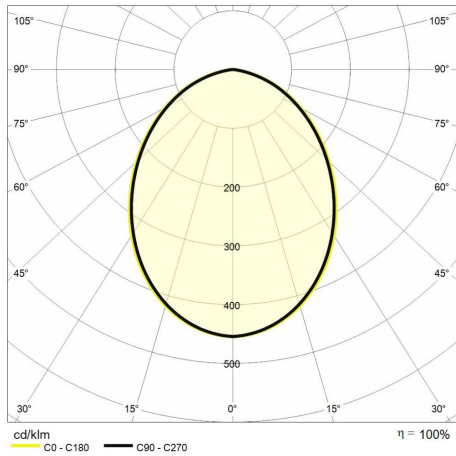

Photometry