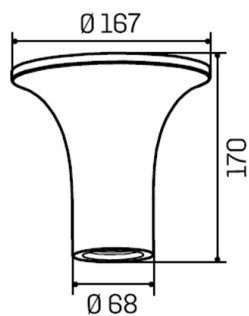

Technical drawing