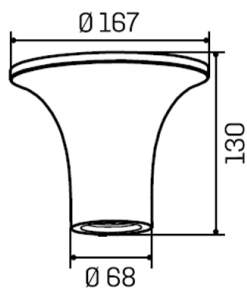

Technical drawing