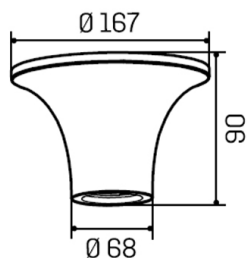

Technical drawing