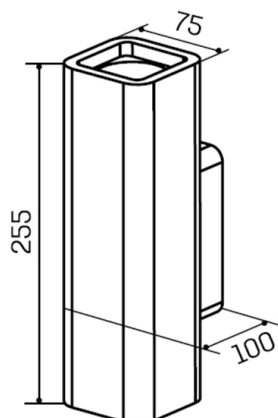

Mechanical data

Width (mm)	75	Lamp holder	GU10
Length (mm)	255	IP rating	IP 20
Height (mm)	100	Finishing colour	Gypsum
Weight (g)	1600		

Electrical data

Nominal power (W)	max 2x 35
Power supply	230V 50Hz
Insulation class	I

Technical drawing

Accessories

Astratto lamp holding rings

LAMP HOLDING RING GU10 (ASTRATTO
model spare part)
Cod: MGY0075