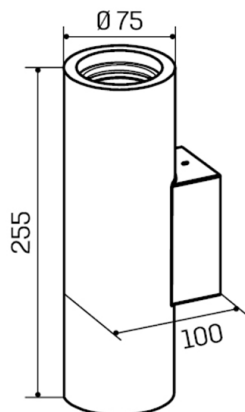

## Technical description

Product code: MGY0026 | Category: Indoor luminaires | Model: Astratto 26 | Product description: ASTRATTO 26 double emission GYPSUM wall lamps GU10 max 35W IP20 | Diameter (mm): 75 | Height (mm): 255 | Weight (g): 1600 | Lamp holder: GU10 | IP rating: IP 20 | Finishing colour: Gypsum | Nominal power (W): max 2x 35 | Power supply: 230V 50Hz | Insulation class: I |

### Mechanical data

Diameter (mm)	75	Lamp holder	GU10
Height (mm)	255	IP rating	IP 20
Weight (g)	1600	Finishing colour	Gypsum

---

## Technical drawing