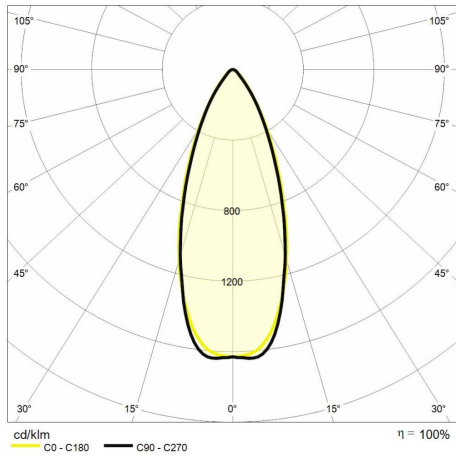

Photometry