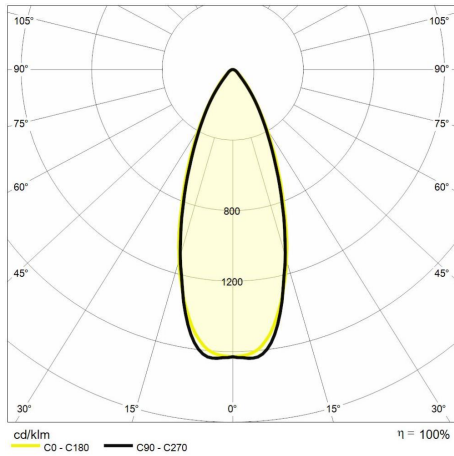

Photometry