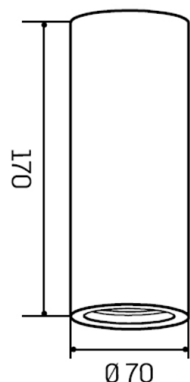

Technical drawing