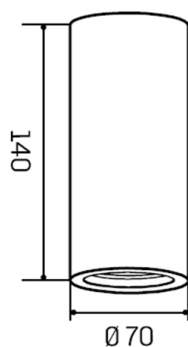

Technical drawing