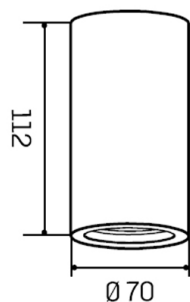

Technical drawing