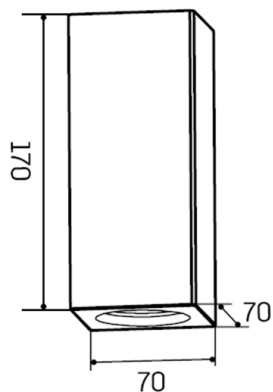

Mechanical data

Width (mm)	70	Lamp holder	GU10
Length (mm)	70	IP rating	IP 20
Height (mm)	170	Finishing colour	Gypsum
Weight (g)	1000		

Electrical data

Nominal power (W)	max 35
Power supply	230V 50Hz
Insulation class	I

Technical drawing

Accessories

Astratto lamp holding rings

LAMP HOLDING RING GU10 (ASTRATTO
model spare part)
Cod: MGY0075