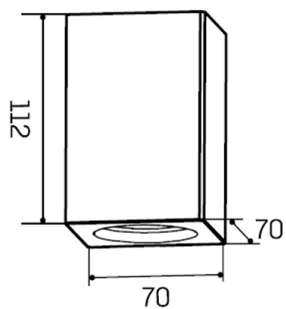

Mechanical data

Width (mm)	70	Lamp holder	GU10
Length (mm)	70	IP rating	IP 20
Height (mm)	112	Finishing colour	Gypsum
Weight (g)	800		

Electrical data

Nominal power (W)	max 35
Power supply	230V 50Hz
Insulation class	I

Technical drawing

Accessories

Astratto lamp holding rings

LAMP HOLDING RING GU10 (ASTRATTO
model spare part)
Cod: MGY0075