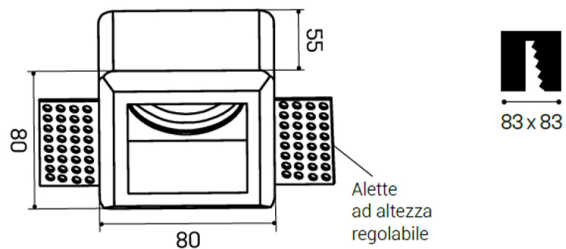

Mechanical data

Width (mm)	80	Weight (g)	500
Length (mm)	80	Lamp holder	GU10
Height (mm)	55	IP rating	IP 20
Recess hole (mm)	83 x 83	Finishing colour	Gypsum

Electrical data

Nominal power (W)	max 35
Power supply	230V 50Hz
Insulation class	II

Technical drawing

Accessories

Astratto lamp holding rings

LAMP HOLDING RING GU10 (ASTRATTO
model spare part)
Cod: MGY0075