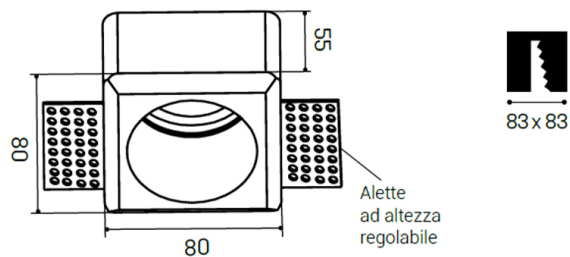

Mechanical data

Width (mm)	80	Weight (g)	500
Length (mm)	80	Lamp holder	GU10
Height (mm)	55	IP rating	IP 20
Recess hole (mm)	83 x 83	Finishing colour	Gypsum

Electrical data

Nominal power (W)	max 35
Power supply	230V 50Hz
Insulation class	II

Technical drawing

Accessories

Astratto lamp holding rings

LAMP HOLDING RING GU10 (ASTRATTO
model spare part)
Cod: MGY0075